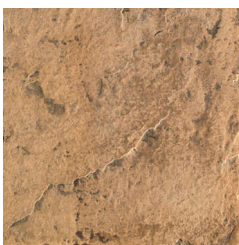

Quarry Stone Series by Serenissima

Available Colors:

Amber

Forest

Sand

Slate

Terra